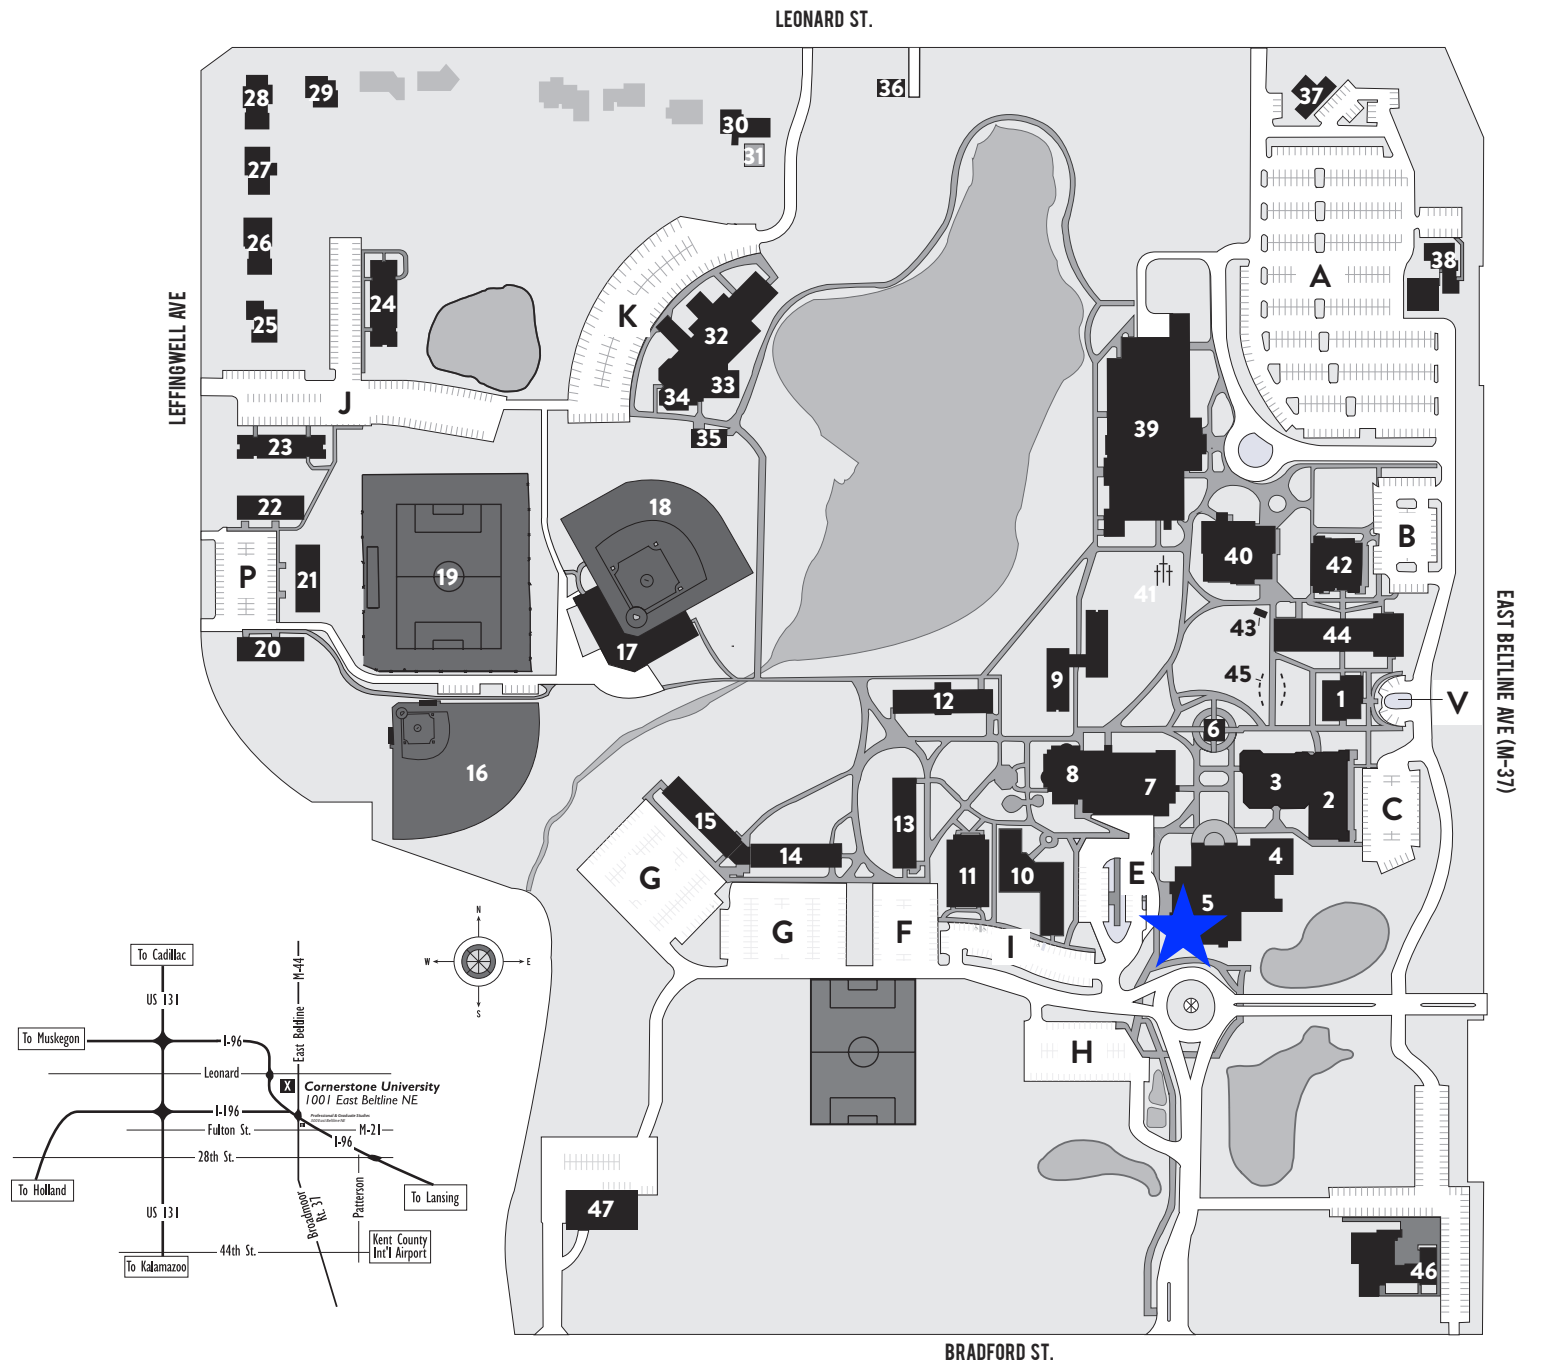

# CAMPUS MAP

## MAP KEY

- |   |                             |   |   |
|---|-----------------------------|---|---|
| 1. Ketcham Bldg.<br>(Admissions/Financial Aid Welcome Center) | 11. Faculty Office Building | 24. Crawford Hall                         | 36. 3014 Leonard                        |
| 2. Warren Faber Hall<br>(Bookstore/Campus Safety)             | 12. Pickitt Hall            | 25. 1128 Leffingwell                      | 37. 3120 Leonard                        |
| 3. Bolthouse Hall   | 13. Keithley Hall           | 26. 1142 Leffingwell                      | 38. Cornerstone University Radio        |
| 4. Gordon Hall  | 14. Van Osdel Hall          | 27. 1158 Leffingwell                      | 39. Hansen Athletic Center              |
| 5. Christ Chapel  | 15. Cook Hall               | 28. 1180 Leffingwell                      | 40. Miller Library                      |
| 6. Welch Clock Tower  | 16. Softball Field          | 29. 2830 Leonard                          | 41. Redemption Crosses                  |
| 7. Gaine Conference Center                                    | 17. Central Hall            | 30. 2968 Leonard                          | 42. Administration Building             |
| 8. Corum Student Union  | 18. DeWitt Baseball Field   | 31. CU Community Garden                   | 43. Fall Sculpture                      |
| 9. Quincer Hall   | 19. Soccer Field            | 32. Wood Seminary Building                | 44. Daverman Hall                       |
| 10. Miller Hall   | 20. Fuller Hall             | 33. Pirsig/DeBruyn Chapel                 | 45. Creation Sculptures                 |
|   | 21. Knol Hall               | 34. Matthews Performing Arts Center       | 46. Theatre Costume Storage & Rentals   |
|   | 22. Morris Hall             | 35. Workshop/Theatre Greenrooms & Storage | 47. Campus Services (2901 Bradford St.) |
|   | 23. Babcock Hall            |   |   |