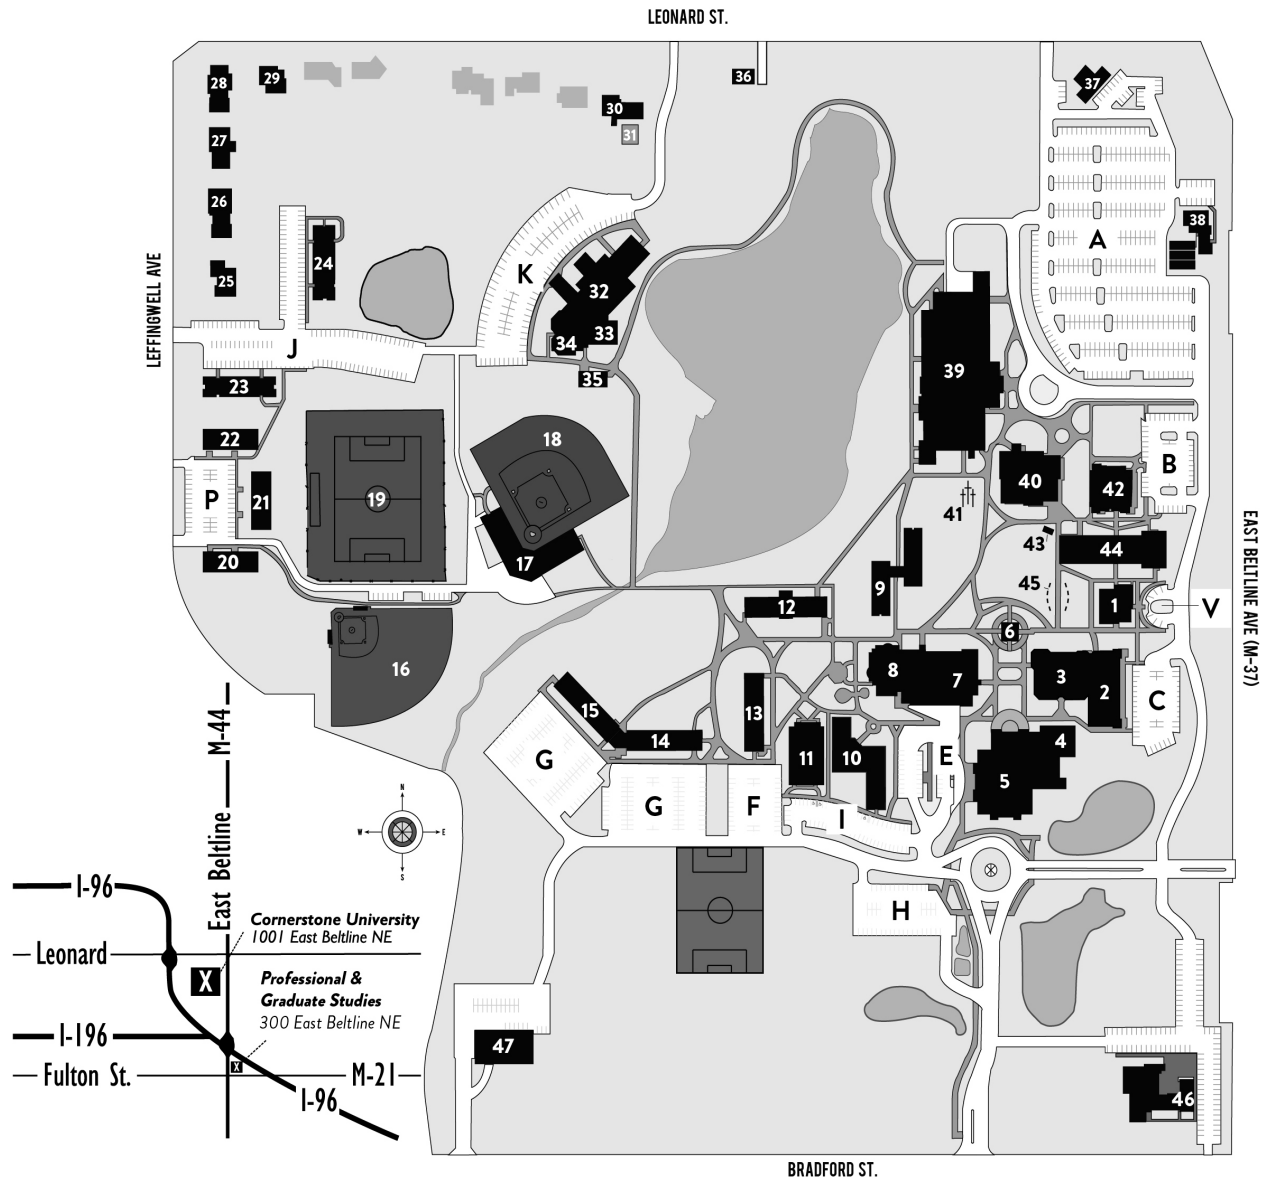

# CAMPUS MAP

## MAP KEY

- |  |                             |  |   |
|--|-----------------------------|--|---|
| 1. Ketcham Bldg.<br>(Admissions/Financial Aid<br>Welcome Center) | 11. Faculty Office Building | 24. Crawford Hall                            | 36. 3014 Leonard                        |
| 2. Warren Faber Hall<br>(Bookstore/Campus Safety)                | 12. Pickitt Hall            | 25. 1128 Leffingwell                         | 37. 3120 Leonard                        |
| 3. Bolthouse Hall  | 13. Keithley Hall           | 26. 1142 Leffingwell                         | 38. Cornerstone University Radio        |
| 4. Gordon Hall   | 14. Van Osdel Hall          | 27. 1158 Leffingwell                         | 39. Hansen Athletic Center              |
| 5. Christ Chapel   | 15. Cook Hall               | 28. 1180 Leffingwell                         | 40. Miller Library                      |
| 6. Welch Clock Tower   | 16. Softball Field          | 29. 2830 Leonard                             | 41. Redemption Crosses                  |
| 7. Gainey Conference Center                                      | 17. Central Hall            | 30. 2968 Leonard                             | 42. Administration Building             |
| 8. Corum Student Union   | 18. De Witt Baseball Field  | 31. CU Community Garden                      | 43. Fall Sculpture                      |
| 9. Quincer Hall  | 19. Soccer Field            | 32. Wood Seminary Building                   | 44. Daverman Hall                       |
| 10. Miller Hall  | 20. Fuller Hall             | 33. Pirsig/DeBruyn Chapel                    | 45. Creation Sculptures                 |
|  | 21. Knol Hall               | 34. Matthews Performing Arts Center          | 46. Theatre Costume Storage & Rentals   |
|  | 22. Morris Hall             | 35. Workshop/Theatre Greenrooms<br>& Storage | 47. Campus Services (2901 Bradford St.) |
|  | 23. Babcock Hall            |  |   |