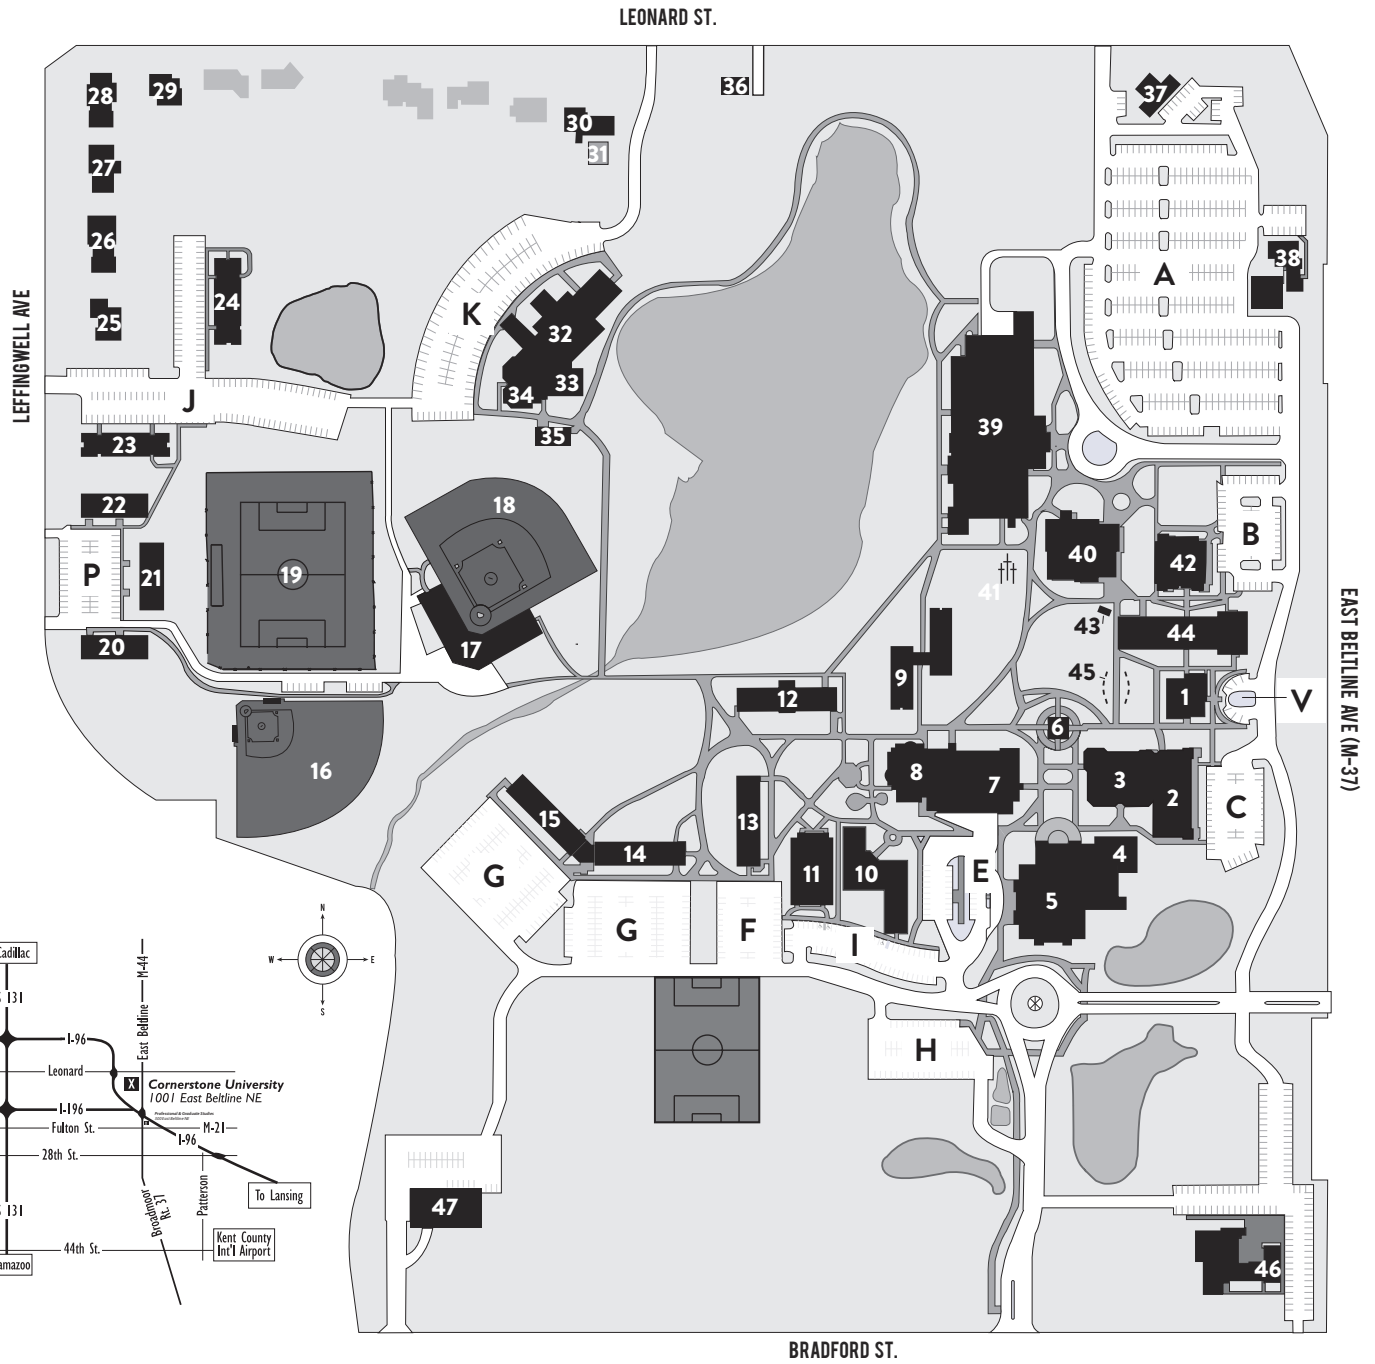

CAMPUS MAP

MAP KEY

- | | | | |
|--|-----------------------------|--|---|
| 1. Ketcham Bldg.
(Admissions/Financial Aid
Welcome Center) | 11. Faculty Office Building | 24. Crawford Hall | 36. 3014 Leonard |
| 2. Warren Faber Hall
(Bookstore/Campus Safety) | 12. Pickitt Hall | 25. 1128 Leffingwell | 37. 3120 Leonard |
| 3. Bolthouse Hall | 13. Keithley Hall | 26. 1142 Leffingwell | 38. Cornerstone University Radio |
| 4. Gordon Hall | 14. Van Osdel Hall | 27. 1158 Leffingwell | 39. Hansen Athletic Center |
| 5. Christ Chapel | 15. Cook Hall | 28. 1180 Leffingwell | 40. Miller Library |
| 6. Welch Clock Tower | 16. Softball Field | 29. 2830 Leonard | 41. Redemption Crosses |
| 7. Gaine Conference Center | 17. Central Hall | 30. 2968 Leonard | 42. Administration Building |
| 8. Corum Student Union | 18. DeWitt Baseball Field | 31. CU Community Garden | 43. Fall Sculpture |
| 9. Quincer Hall | 19. Soccer Field | 32. Wood Seminary Building | 44. Daverman Hall |
| 10. Miller Hall | 20. Fuller Hall | 33. Pirsig/DeBruyn Chapel | 45. Creation Sculptures |
| | 21. Knol Hall | 34. Matthews Performing Arts Center | 46. Theatre Costume Storage & Rentals |
| | 22. Morris Hall | 35. Workshop/Theatre Greenrooms
& Storage | 47. Campus Services (2901 Bradford St.) |
| | 23. Babcock Hall | | |